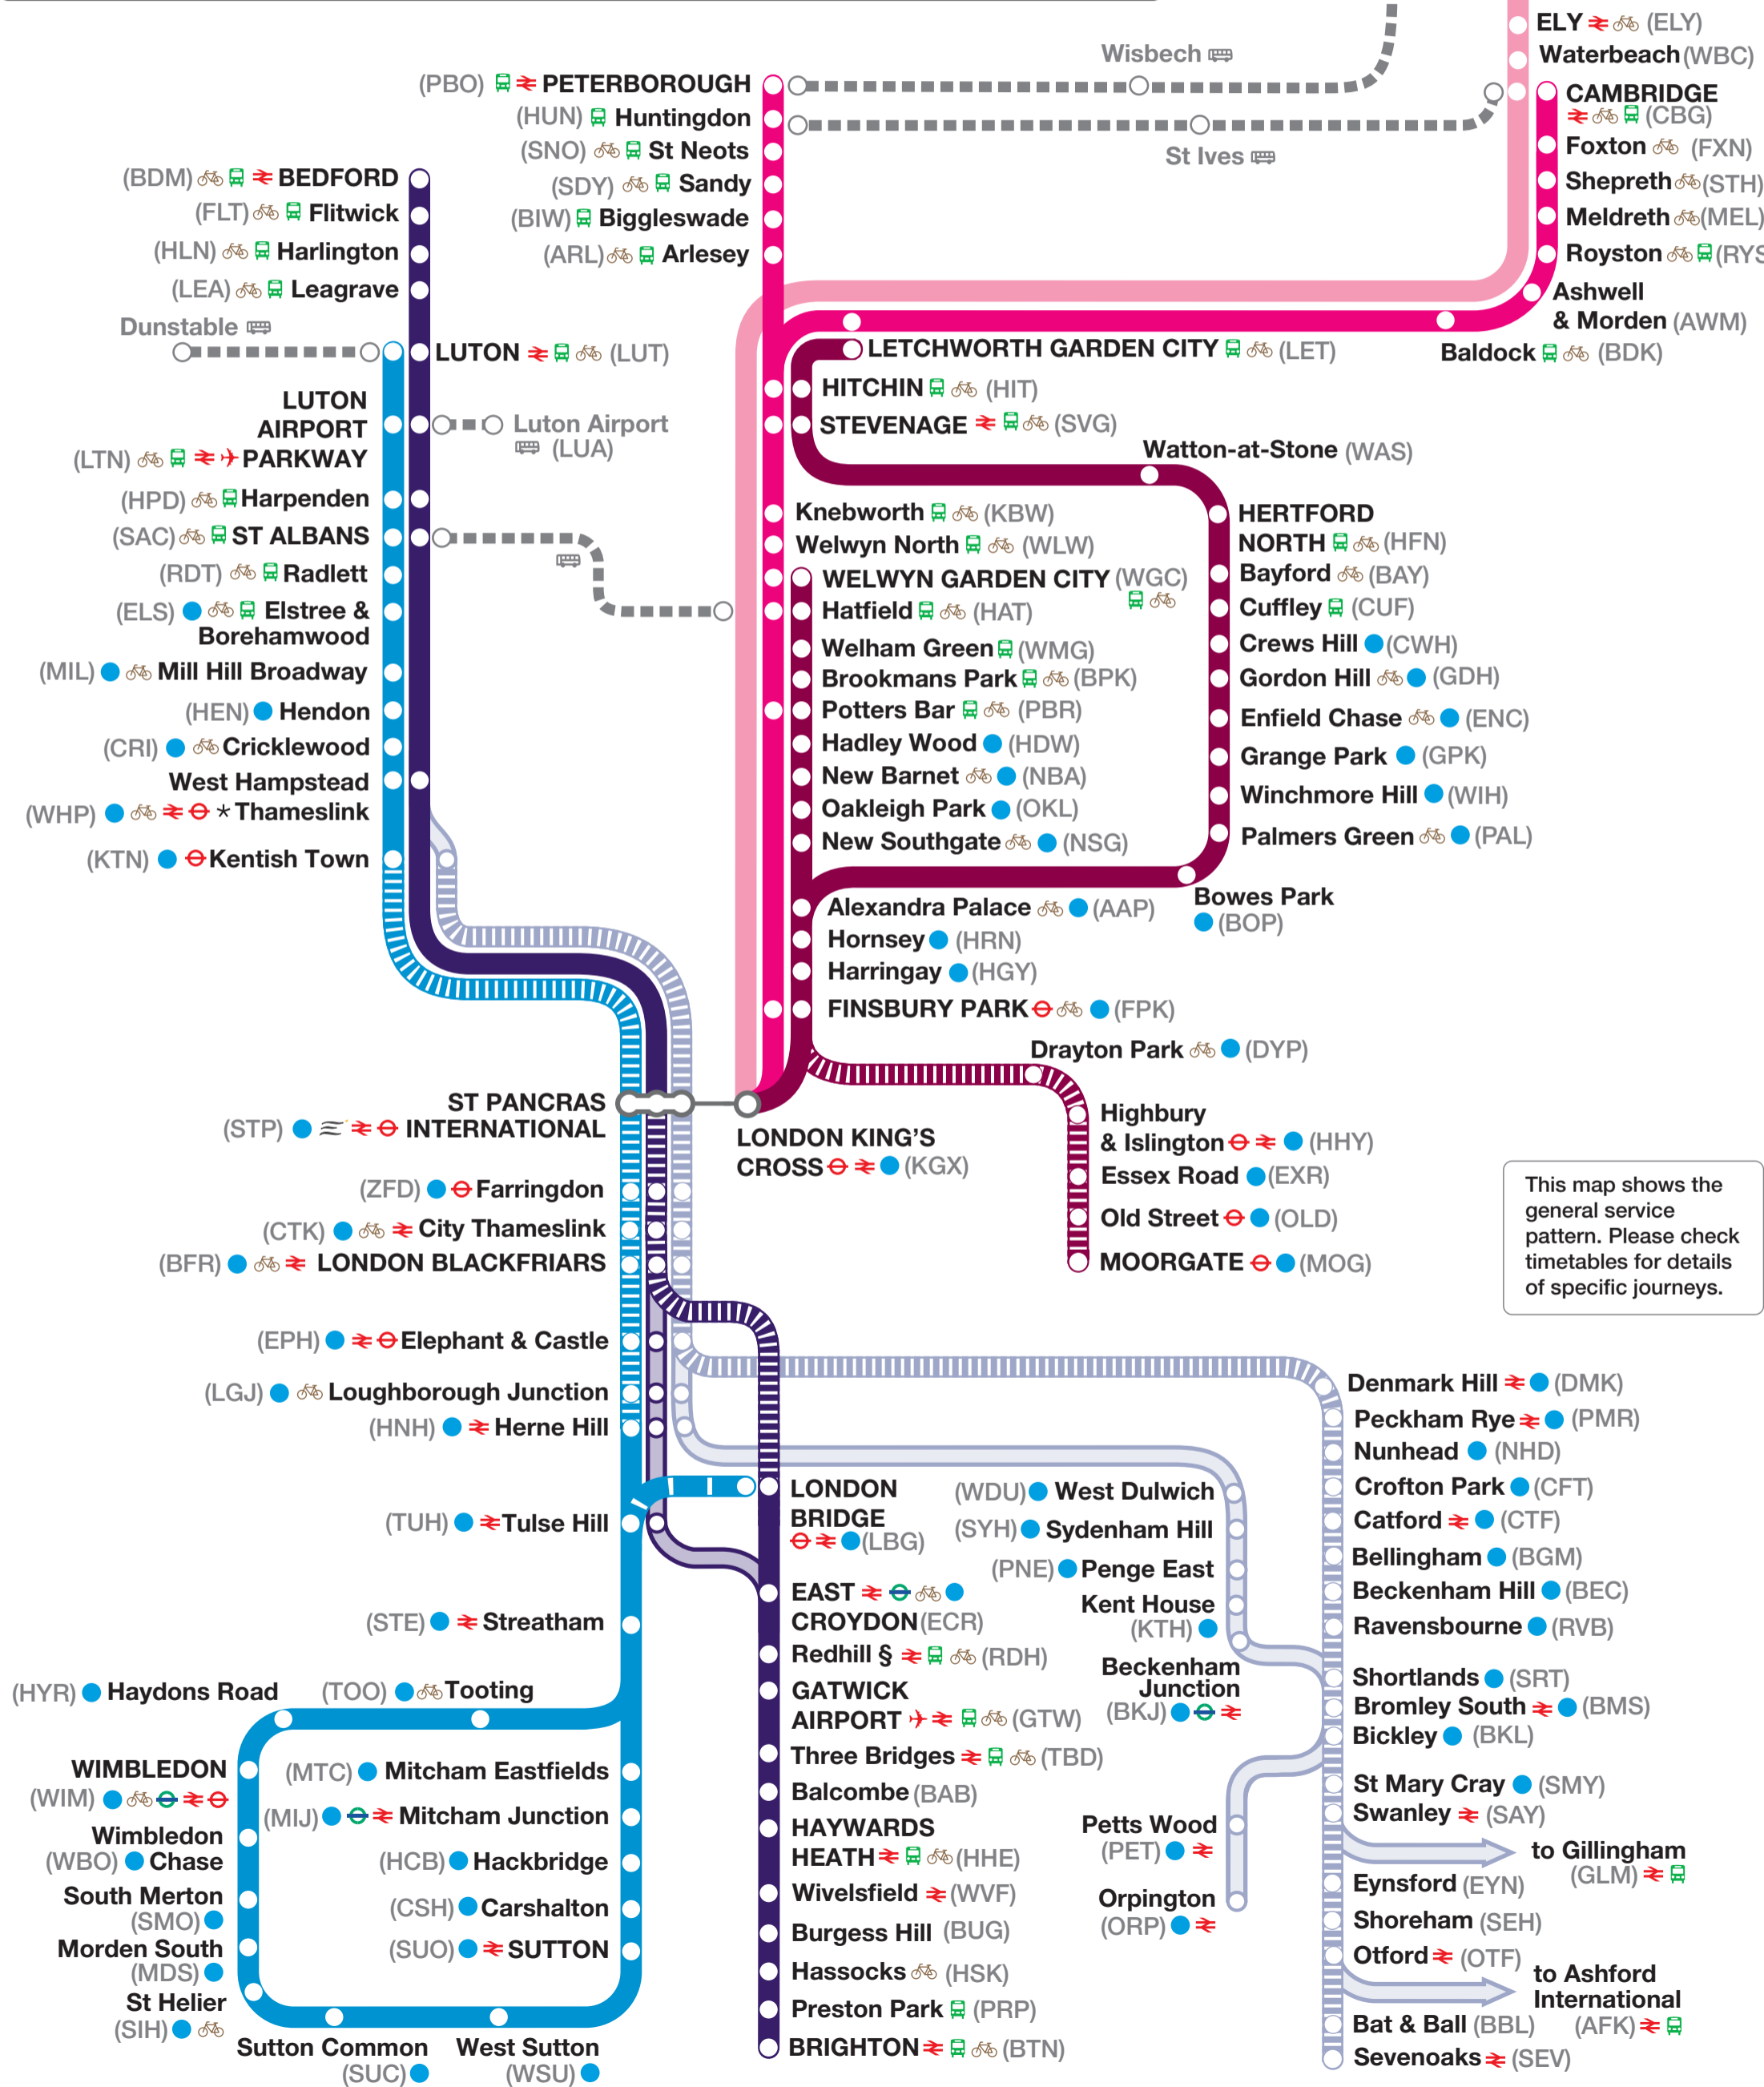

	Thameslink route services		Limited service. Check timetable for details.		Interchange with Tramlink services
	Great Northern route services		Bus link (through tickets available)		Interchange with Eurostar services
	First Capital Connect and Southeastern joint service		Interchange with other train company services		Change for airport
	Overnight and weekend services subject to alteration. Check timetable for details.		Fast services call at West Hampstead Thameslink overnight and on Saturday and Sunday only		Main location with cycle parking facilities
	No late night, Saturday or Sunday service		Station abbreviation, can be used on electronic journey planning systems (NRE website, TrainTracker etc.)		PLUSBUS station www.plusbus.info
	Saturday and Sunday only		Interchange with London Underground		Limited service
					Oyster can be used at this station

This map shows the general service pattern. Please check timetables for details of specific journeys.